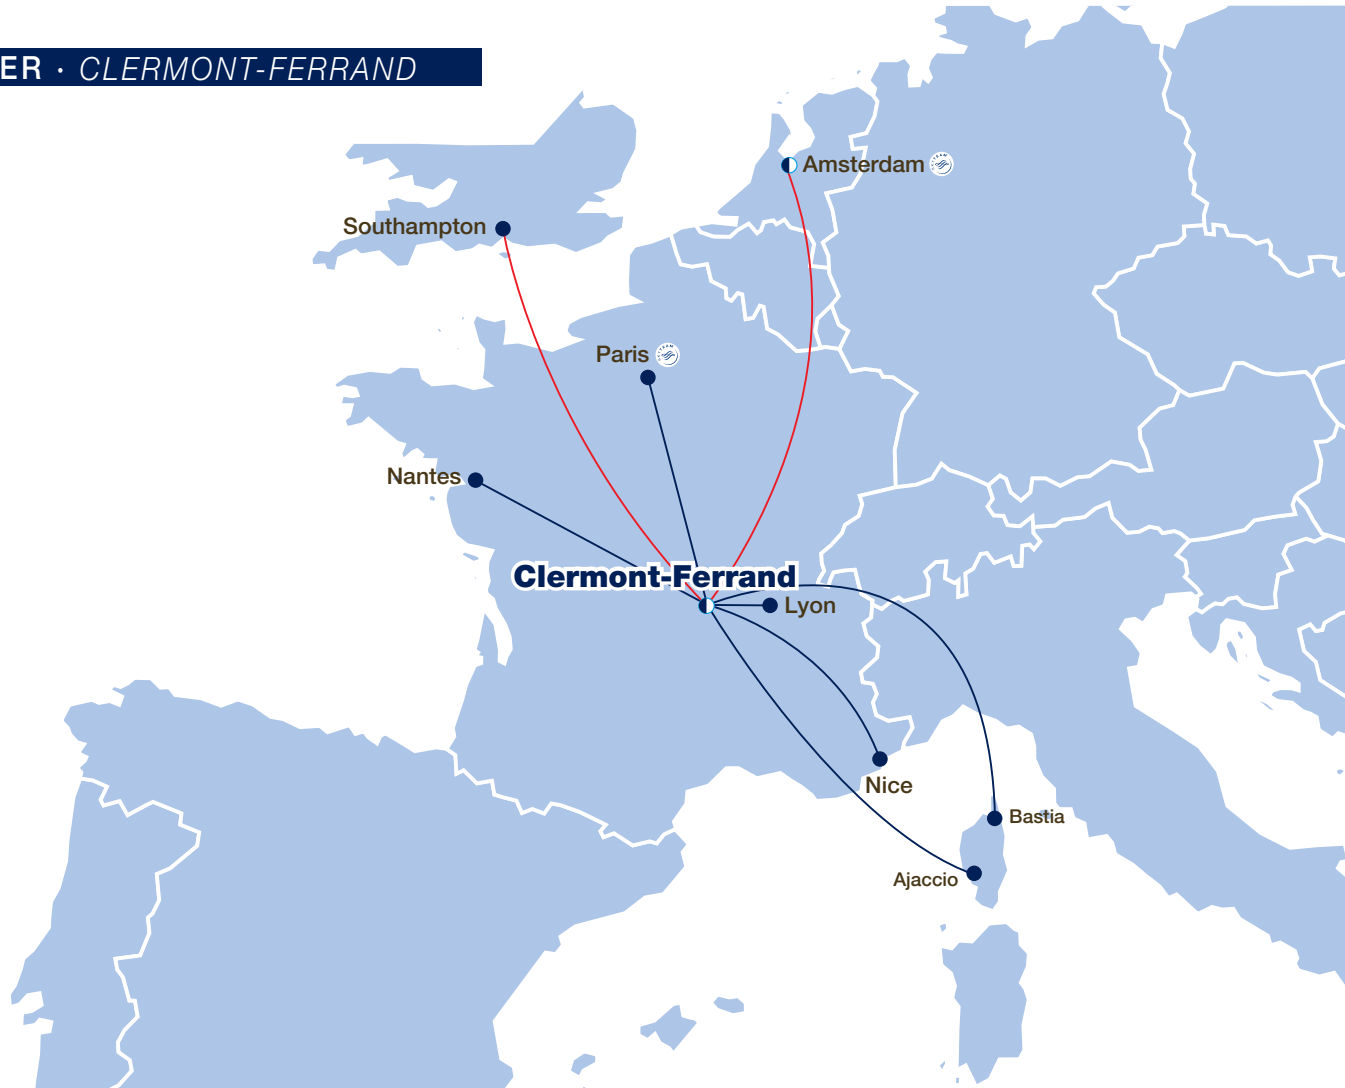

Domestic and European, French Province departure - Summer 2011

CENTER · CLERMONT-FERRAND

OPERATORS

- AIR FRANCE
- FLYBE
- REGIONAL

— Domestic flights — International flights

● AF and/or partners ● AF and/or partners + KL and/or partners