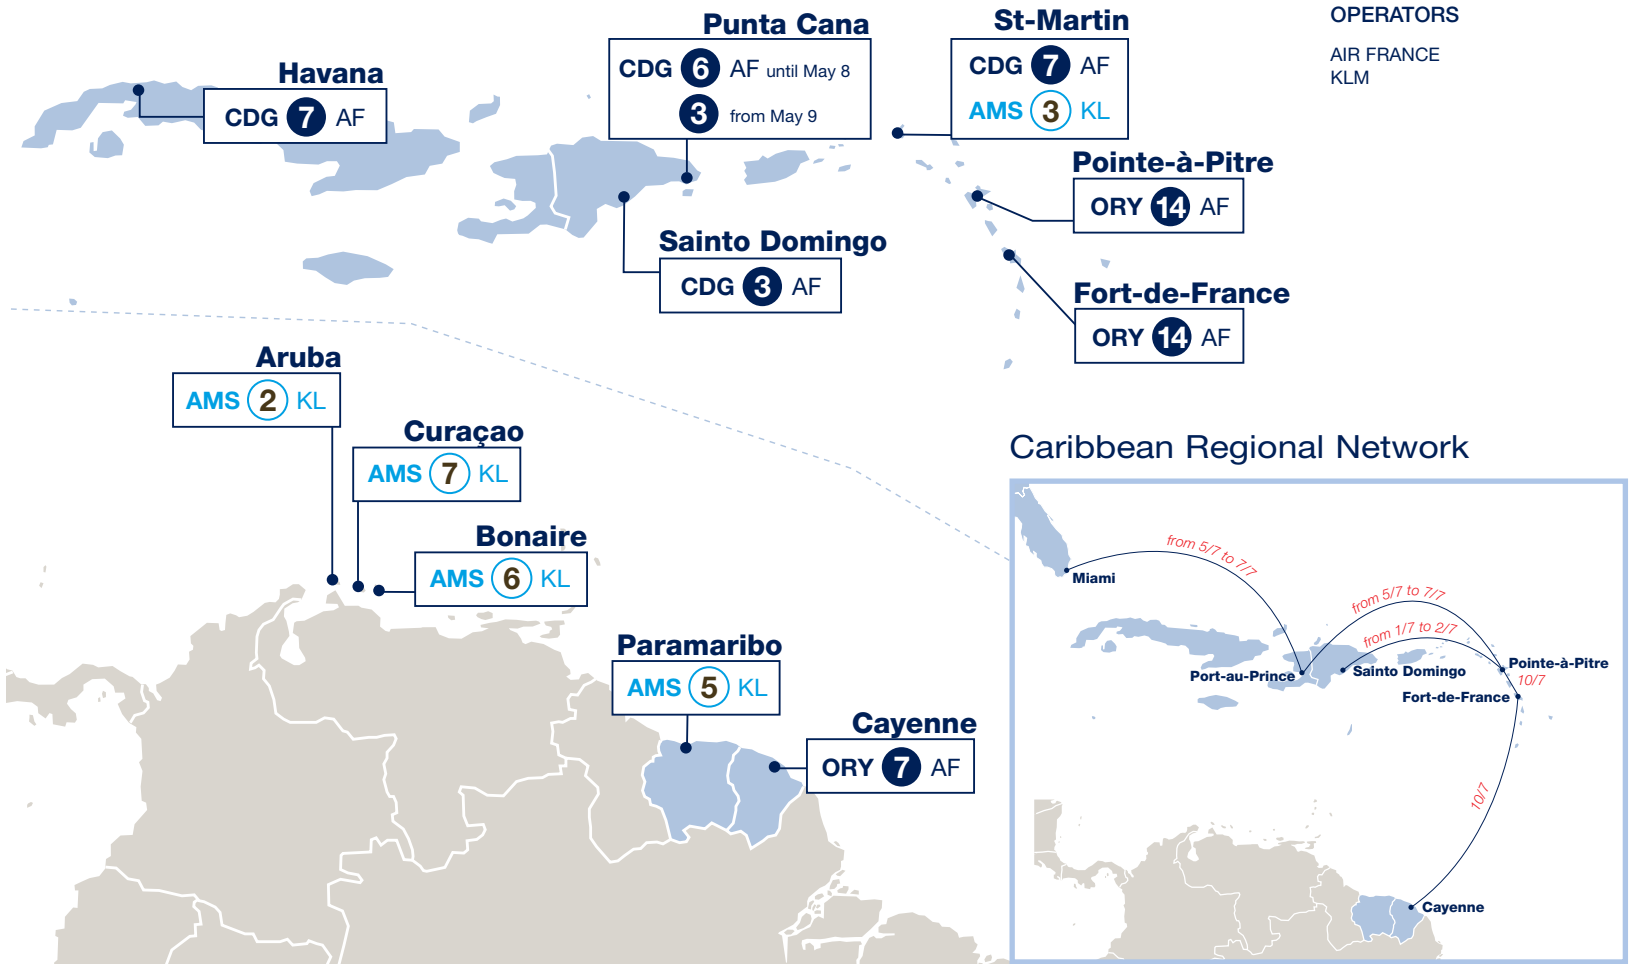

# West Indies and West Guiana - Summer 2011

**7** **4** : Weekly frequencies

*Evolutionary frequencies, week of reference: July 7, 2011*